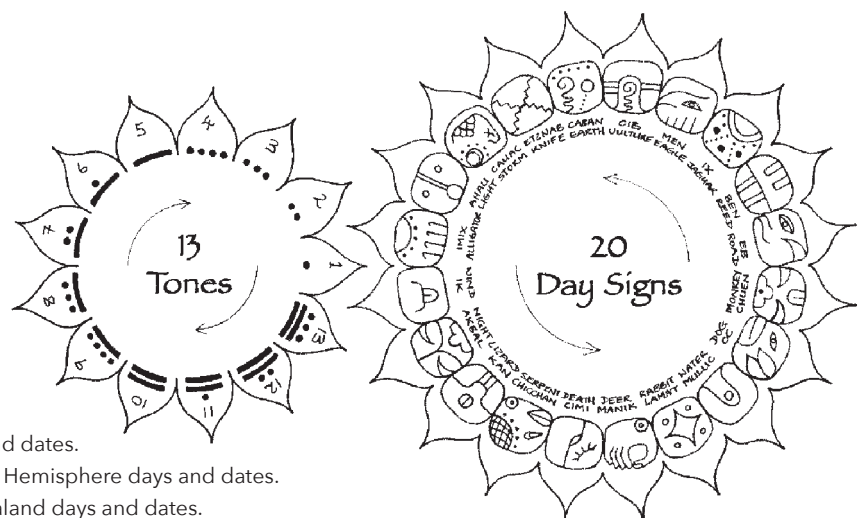

2021		TZOLKIN	NINTH WAVE		
GREGORIAN			DAY SIGNS and TONES	DAYS and NIGHTS	
DAY	DATE				
Thursday	DECEMBER 2	9 <i>Lamat</i>	34		
Friday	3	10 <i>Muluc</i>	35		
Saturday	● 4	11 <i>Oc</i>	36		
Sunday	5	12 <i>Chuen</i>	1	Day 110	
Monday	6	13 <i>Eb</i>	2		
Tuesday	7	1 <i>Ben</i>	3		
Wednesday	8	2 <i>Ix</i>	4		
Thursday	9	3 <i>Men</i>	5		
Friday	10	4 <i>Cib</i>	6		
Saturday	11	5 <i>Caban</i>	7		
Sunday	12	6 <i>Etz'nab</i>	8		
Monday	13	7 <i>Cauac</i>	9		
Tuesday	14	8 <i>Ahau</i>	10	Midpoint of Day	
Wednesday	15	9 <i>Imix</i>	11		
Thursday	16	10 <i>Ik</i>	12		
Friday	17	11 <i>Akbal</i>	13		
Saturday	18	12 <i>Kan</i>	14		
Sunday	○ 19	13 <i>Chicchan</i>	15		
Monday	20	1 <i>Cimi</i>	16		
Tuesday	21	2 <i>Manik</i>	17		
Wednesday	22	3 <i>Lamat</i>	18		
Thursday	23	4 <i>Muluc</i>	19	Night 110	
Friday	24	5 <i>Oc</i>	20		
Saturday	25	6 <i>Chuen</i>	21		
Sunday	26	7 <i>Eb</i>	22		
Monday	27	8 <i>Ben</i>	23		
Tuesday	28	9 <i>Ix</i>	24		
Wednesday	29	10 <i>Men</i>	25		
Thursday	30	11 <i>Cib</i>	26		
Friday	31	12 <i>Caban</i>	27		
Saturday	1 JAN 2022	13 <i>Etz'nab</i>	28	Midpoint of Night	
Sunday	2	1 <i>Cauac</i>	29		
Monday	● 3	2 <i>Ahau</i>	30		
Tuesday	4	3 <i>Ik</i>	31		
Wednesday	5	4 <i>Akbal</i>	32		
Thursday	6	5 <i>Kan</i>	33		

In this 2021 Ninth Wave of Creation Chart:
Daysigns are shown on Northern Hemisphere days and dates.
Spiritual Days and Nights begin and end on Northern Hemisphere days and dates.
New and Full Moons are shown on Aotearoa/New Zealand days and dates.

Chart designed and created by Minerva Baker
<https://www.mooncalendar.co.nz>