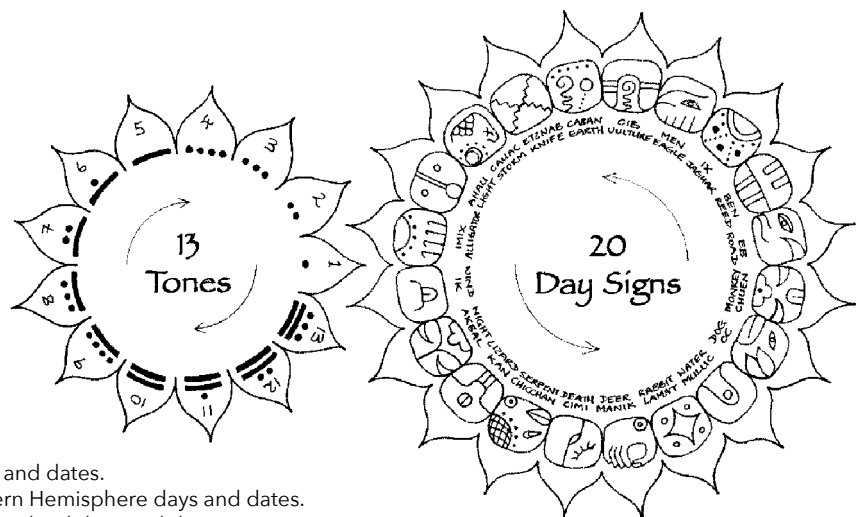

2020		TZOLKIN	NINTH WAVE		
GREGORIAN			DAY SIGNS and TONES	DAYS and NIGHTS	
DAY	DATE				
Wednesday	2 DECEMBER	8 Akbal	29		
Thursday	3	9 Kan	30		
Friday	4	10 Chicchan	31		
Saturday	5	11 Cimi	32		
Sunday	6	12 Manik	33		
Monday	7	13 Lamat	34		
Tuesday	8	1 Muluc	35		
Wednesday	9	2 Oc	36		
Thursday	10	3 Chuen	1	Day 100	
Friday	11	4 Eb	2		
Saturday	12	5 Ben	3		
Sunday	13	6 Ix	4		
Monday	14	7 Men	5		
● Tuesday	15	8 Cib	6		
Wednesday	16	9 Caban	7		
Thursday	17	10 Etnab	8		
Friday	18	11 Cauac	9		
Saturday	19	12 Ahau	10	Midpoint of Day	
Sunday	20	13 Imix	11		
Monday	21	1 Ik	12		
Tuesday	22	2 Akbal	13		
Wednesday	23	3 Kan	14		
Thursday	24	4 Chicchan	15		
Friday	25	5 Cimi	16		
Saturday	26	6 Manik	17		
Sunday	27	7 Lamat	18		
Monday	28	8 Muluc	19	Night 100	
Tuesday	29	9 Oc	20		
○ Wednesday	30	10 Chuen	21		
Thursday	31	11 Eb	22		
Friday	1 JAN 2021	12 Ben	23		
Saturday	2	13 Ix	24		
Sunday	3	1 Men	25		
Monday	4	2 Cib	26		
Tuesday	5	3 Caban	27		
Wednesday	6	4 Etnab	28	Midpoint of Night	

In this 2020 Ninth Wave of Creation Chart:
Daysigns are shown on Northern Hemisphere days and dates.
Spiritual Days and Nights begin and end on Northern Hemisphere days and dates.
New and Full Moons are shown on Aotearoa/New Zealand days and dates.
Chart designed and created by Minerva Baker